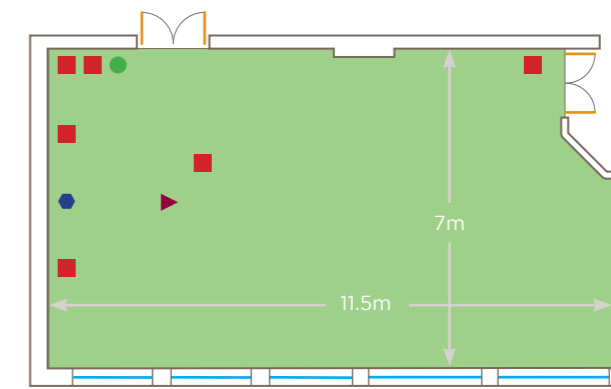

SPRINGHILL COURT
HOTEL
KILKENNY

MEETINGS & EVENTS

LET US DO THE BUSINESS FOR YOU...

HOTEL GROUND FLOOR PLAN
MEETINGS & EVENT FACILITIES

HOTEL 1ST FLOOR PLAN
MEETINGS & EVENT FACILITIES

TARA BALLROOM GROUND FLOOR

Description	Size	Ceiling Height	Sq. Metres	Air Cond.	Daylight	Theatre	U Shape	Classroom	Boardroom	Banquet	Cabaret	Reception
Tara Ballroom	20m x 19.5m	3.7m	390m ²	Y	Y	500	45	200	60	350	170	500

KEY GUIDE

- Single Socket
- ▲ Projector
- Double Socket
- Screen
- 3 Phase Power Supply (behind panel)
- Phone Line

KILKENNY SUITE 1 1ST FLOOR

Description	Size	Ceiling Height	Sq. Metres	Air Cond.	Daylight	Theatre	U Shape	Classroom	Boardroom	Banquet	Cabaret	Reception
Kilkenny Suite 1	11.5m x 7m	2.7m	80.5m ²	Y	Y	80	25	25	40	72	42	120

KILKENNY SUITE 2 1ST FLOOR

Description	Size	Ceiling Height	Sq. Metres	Air Cond.	Daylight	Theatre	U Shape	Classroom	Boardroom	Banquet	Cabaret	Reception
Kilkenny Suite 2	18.5m x 6.5m	2.4m	120.25m ²	Y	Y	100	25	30	40	100	56	150