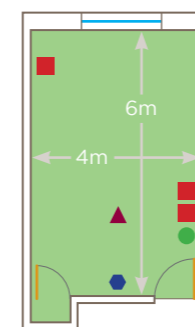

Description	Size	Ceiling Height	Sq. Metres	Air Cond.	Daylight	Theatre	U Shape	Classroom	Boardroom	Banquet	Cabaret	Reception
Tara Ballroom	20m x 19.5m	3.7m	390m ²	Y	Y	500	45	200	60	350	170	500

KEY GUIDE

- Single Socket
- ▲ Projector
- Double Socket
- Screen
- 3 Phase Power Supply (behind panel)
- Phone Line

KILKENNY SUITE 1 1ST FLOOR

Description	Size	Ceiling Height	Sq. Metres	Air Cond.	Daylight	Theatre	U Shape	Classroom	Boardroom	Banquet	Cabaret	Reception
Kilkenny Suite 1	11.5m x 7m	2.7m	80.5m ²	Y	Y	80	25	25	40	72	42	120

KILKENNY SUITE 2 1ST FLOOR

Description	Size	Ceiling Height	Sq. Metres	Air Cond.	Daylight	Theatre	U Shape	Classroom	Boardroom	Banquet	Cabaret	Reception
Kilkenny Suite 2	18.5m x 6.5m	2.4m	120.25m ²	Y	Y	100	25	30	40	100	56	150

NORE SUITE 1ST FLOOR

Description	Size	Ceiling Height	Sq. Metres	Air Cond.	Daylight	Theatre	Boardroom
Nore Suite	6m x 4m	2.6m	24m ²	Y	Y	20	12
BarrowSuite	6m x 4m	2.6m	24m ²	Y	Y	20	12

BARROW SUITE 1ST FLOOR