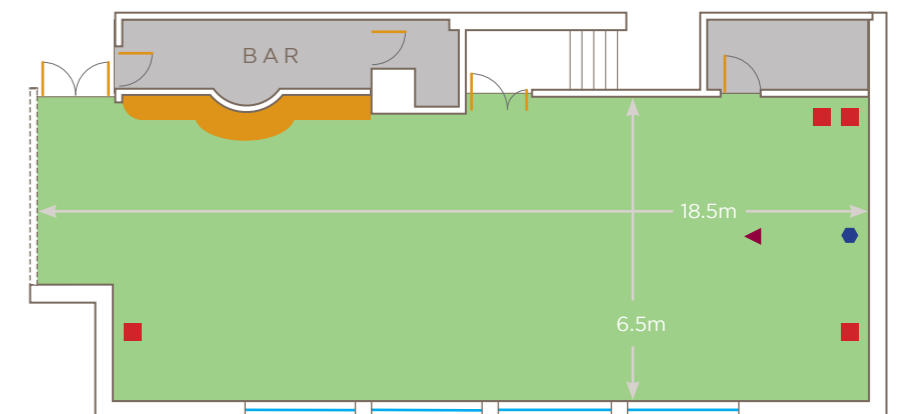

Description	Size	Ceiling Height	Sq. Metres	Air Cond.	Daylight	Theatre	U Shape	Classroom	Boardroom	Banquet	Cabaret	Reception
Tara Ballroom	20m x 19.5m	3.7m	390m ²	Y	Y	500	45	200	60	350	170	500

KEY GUIDE

- Single Socket
- ▲ Projector
- Double Socket
- Screen
- 3 Phase Power Supply (behind panel)
- Phone Line

KILKENNY SUITE 1 1ST FLOOR

Description	Size	Ceiling Height	Sq. Metres	Air Cond.	Daylight	Theatre	U Shape	Classroom	Boardroom	Banquet	Cabaret	Reception
Kilkenny Suite 1	11.5m x 7m	2.7m	80.5m ²	Y	Y	80	25	25	40	72	42	120

KILKENNY SUITE 2 1ST FLOOR

Description	Size	Ceiling Height	Sq. Metres	Air Cond.	Daylight	Theatre	U Shape	Classroom	Boardroom	Banquet	Cabaret	Reception
Kilkenny Suite 2	18.5m x 6.5m	2.4m	120.25m ²	Y	Y	100	25	30	40	100	56	150