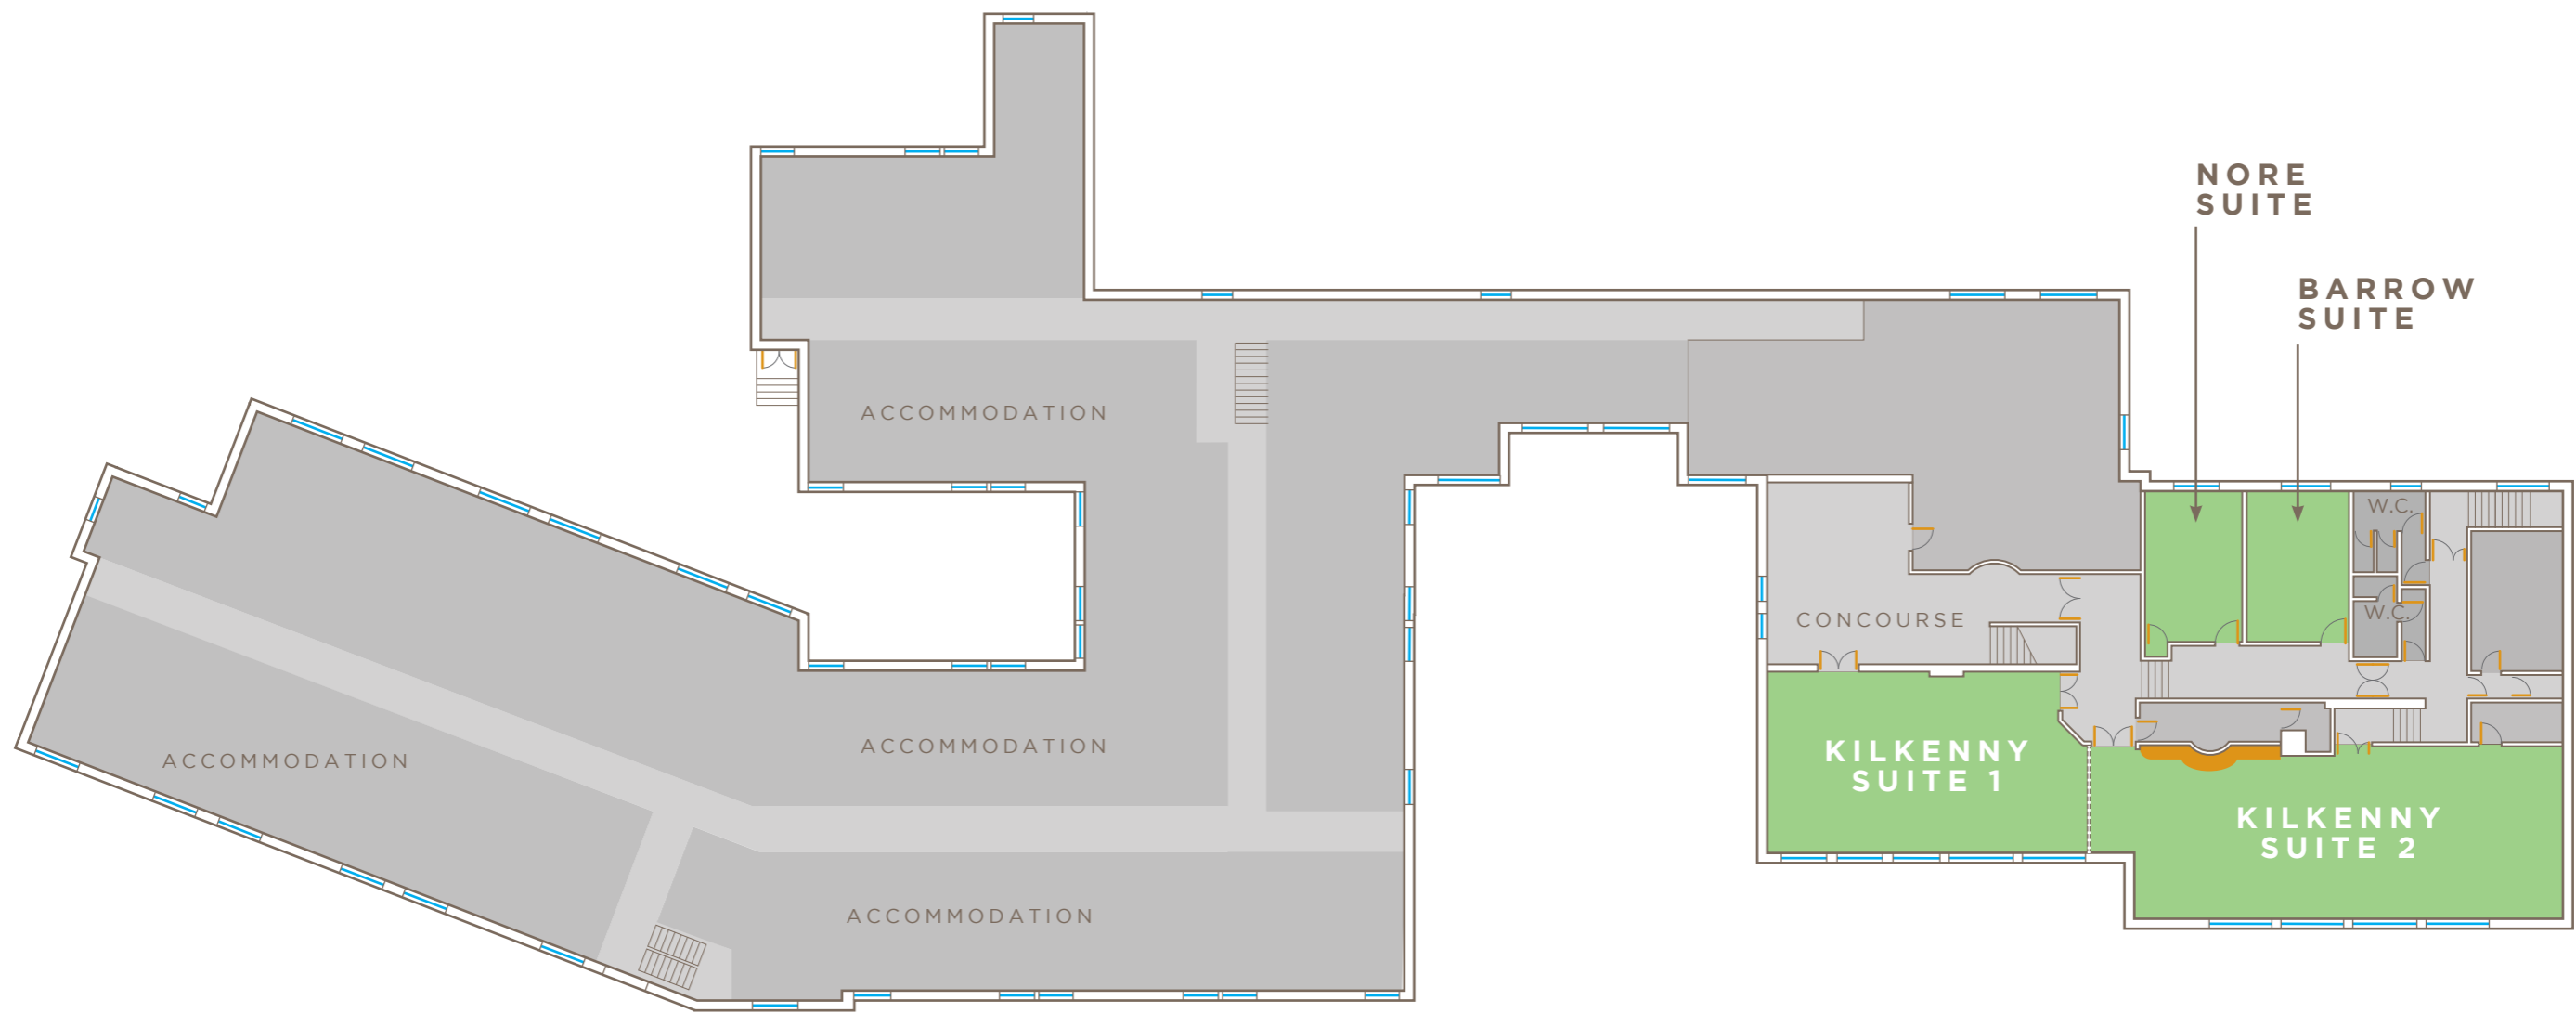

SPRINGHILL COURT
HOTEL
KILKENNY

MEETINGS & EVENTS

LET US DO THE BUSINESS FOR YOU...

HOTEL GROUND FLOOR PLAN
MEETINGS & EVENT FACILITIES

HOTEL 1ST FLOOR PLAN
MEETINGS & EVENT FACILITIES

TARA BALLROOM GROUND FLOOR

Description	Size	Ceiling Height	Sq. Metres	Air Cond.	Daylight	Theatre	U Shape	Classroom	Boardroom	Banquet	Cabaret	Reception
Tara Ballroom	20m x 19.5m	3.7m	390m ²	Y	Y	500	45	200	60	350	170	500

KEY GUIDE

- Single Socket
- ▲ Projector
- Double Socket
- Screen
- 3 Phase Power Supply (behind panel)
- Phone Line

KILKENNY SUITE 1 1ST FLOOR

Description	Size	Ceiling Height	Sq. Metres	Air Cond.	Daylight	Theatre	U Shape	Classroom	Boardroom	Banquet	Cabaret	Reception
Kilkenny Suite 1	11.5m x 7m	2.7m	80.5m ²	Y	Y	80	25	25	40	72	42	120

KILKENNY SUITE 2 1ST FLOOR

Description	Size	Ceiling Height	Sq. Metres	Air Cond.	Daylight	Theatre	U Shape	Classroom	Boardroom	Banquet	Cabaret	Reception
Kilkenny Suite 2	18.5m x 6.5m	2.4m	120.25m ²	Y	Y	100	25	30	40	100	56	150