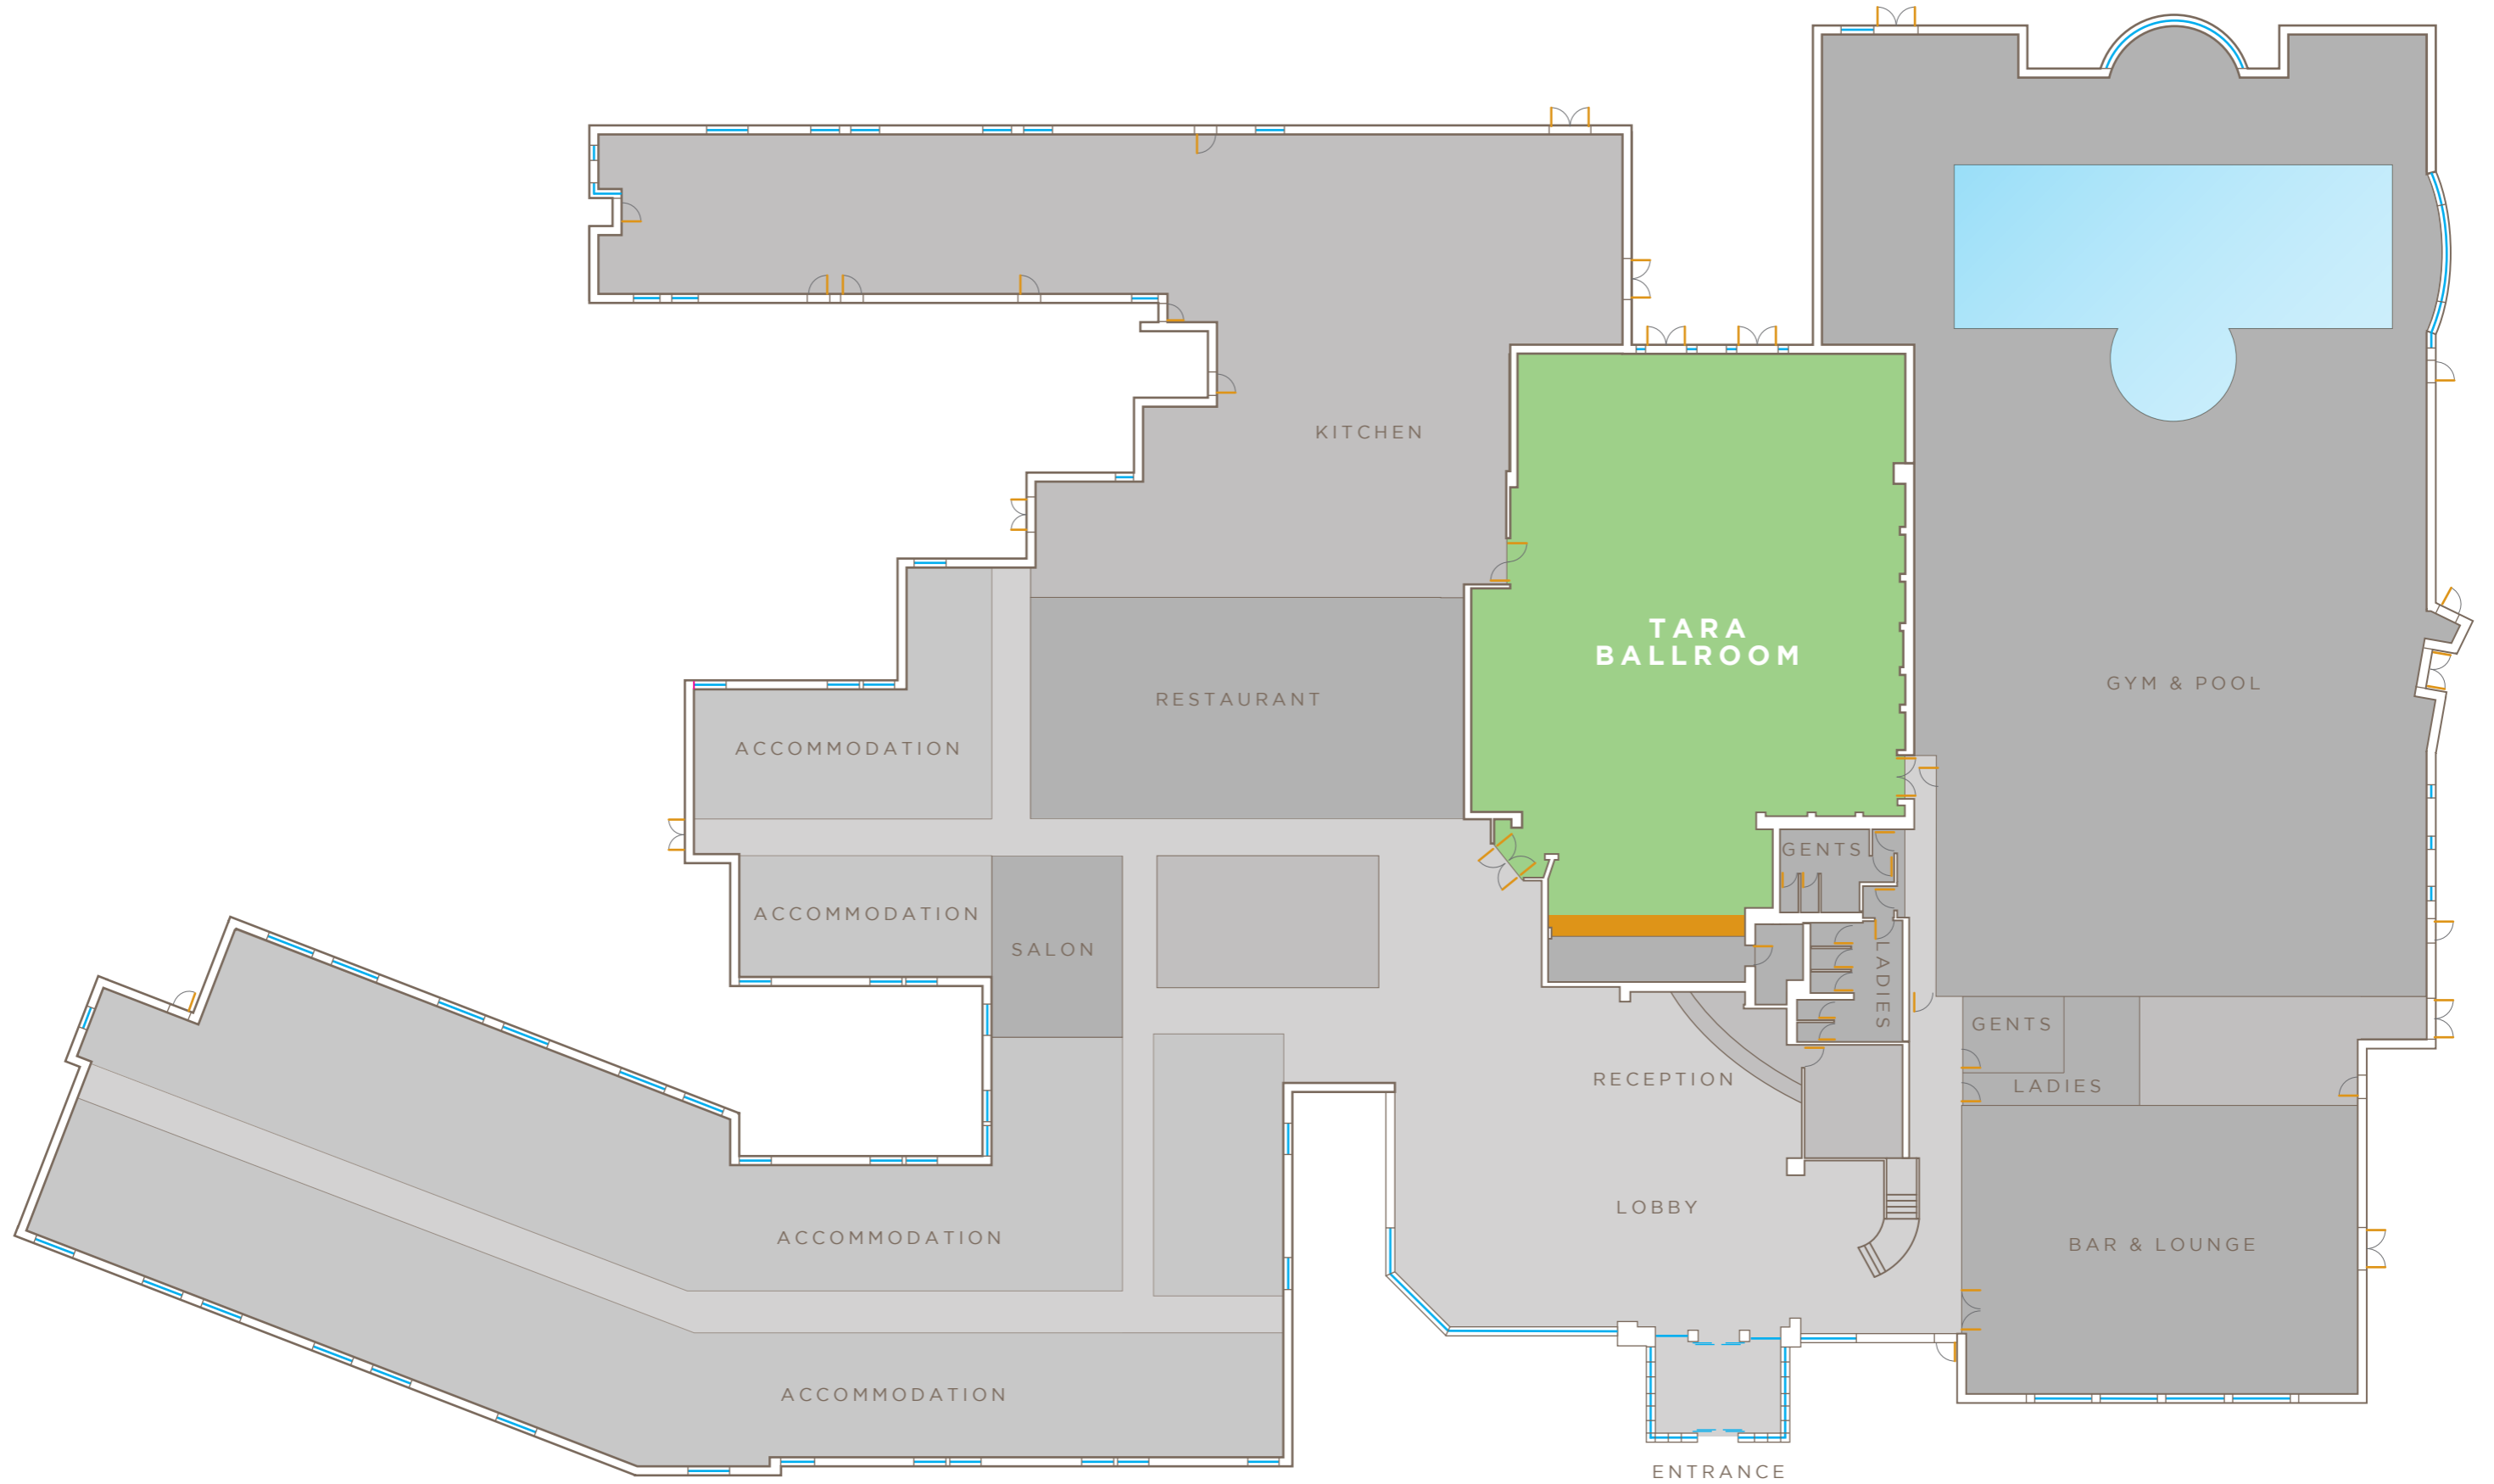

SPRINGHILL COURT
HOTEL
KILKENNY

MEETINGS & EVENTS

LET US DO THE BUSINESS FOR YOU...

HOTEL GROUND FLOOR PLAN
MEETINGS & EVENT FACILITIES

HOTEL 1ST FLOOR PLAN
MEETINGS & EVENT FACILITIES

TARA BALLROOM GROUND FLOOR

Description	Size	Ceiling Height	Sq. Metres	Air Cond.	Daylight	Theatre	U Shape	Classroom	Boardroom	Banquet	Cabaret	Reception
Tara Ballroom	20m x 19.5m	3.7m	390m ²	Y	Y	500	45	200	60	350	170	500

KEY GUIDE

- Single Socket
- ▲ Projector
- Double Socket
- Screen
- 3 Phase Power Supply (behind panel)
- Phone Line

KILKENNY SUITE 1 1ST FLOOR

Description	Size	Ceiling Height	Sq. Metres	Air Cond.	Daylight	Theatre	U Shape	Classroom	Boardroom	Banquet	Cabaret	Reception
Kilkenny Suite 1	11.5m x 7m	2.7m	80.5m ²	Y	Y	80	25	25	40	72	42	120