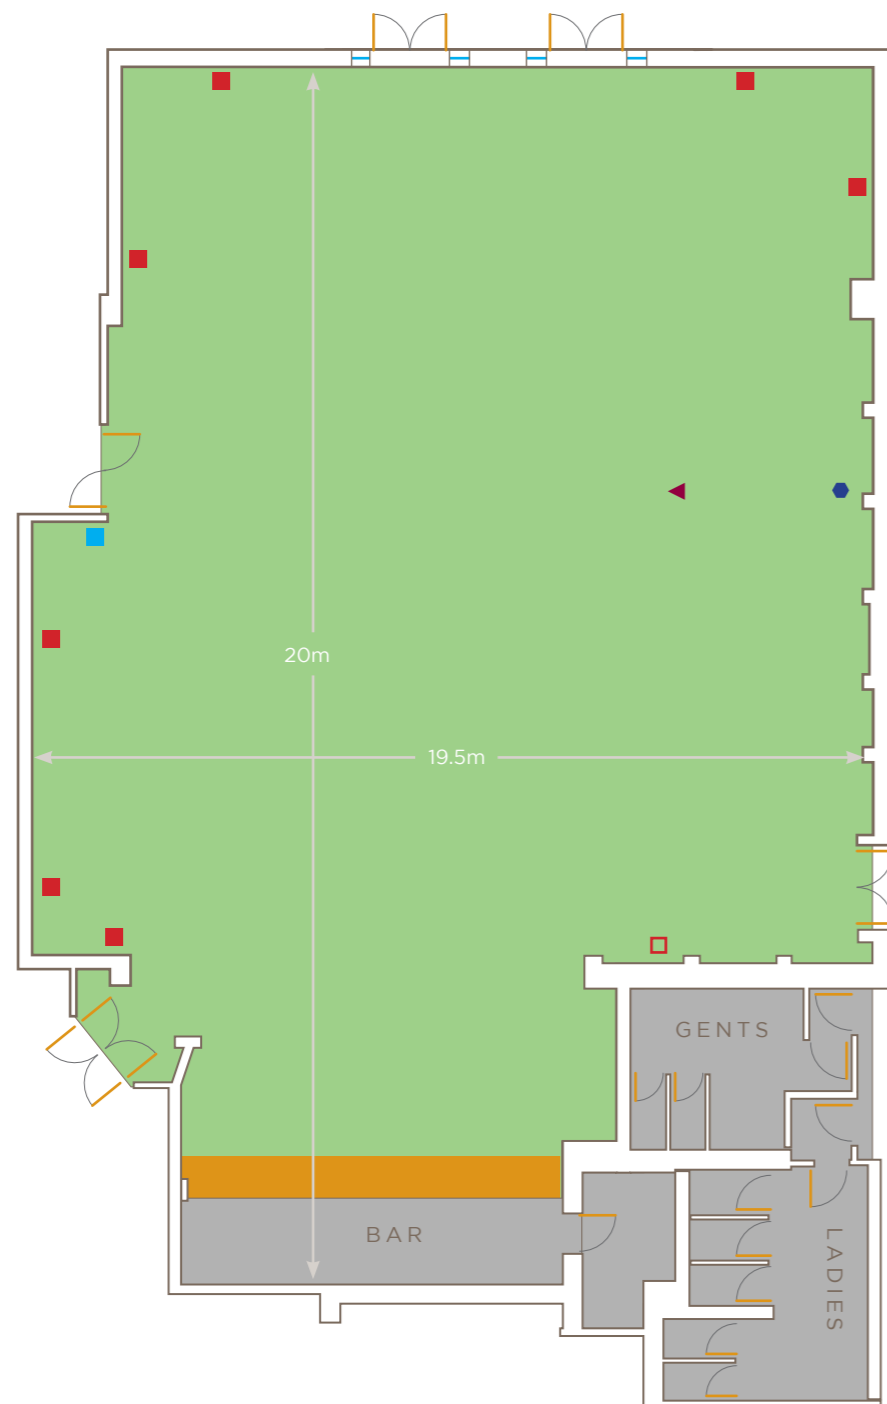

SPRINGHILL COURT
HOTEL
KILKENNY

MEETINGS & EVENTS

LET US DO THE BUSINESS FOR YOU...

HOTEL GROUND FLOOR PLAN
MEETINGS & EVENT FACILITIES

HOTEL 1ST FLOOR PLAN
MEETINGS & EVENT FACILITIES

TARA BALLROOM GROUND FLOOR

Description	Size	Ceiling Height	Sq. Metres	Air Cond.	Daylight	Theatre	U Shape	Classroom	Boardroom	Banquet	Cabaret	Reception
Tara Ballroom	20m x 19.5m	3.7m	390m ²	Y	Y	500	45	200	60	350	170	500

KEY GUIDE

- Single Socket
- ▲ Projector
- Double Socket
- Screen
- 3 Phase Power Supply (behind panel)
- Phone Line

KILKENNY SUITE 1 1ST FLOOR

Description	Size	Ceiling Height	Sq. Metres	Air Cond.	Daylight	Theatre	U Shape	Classroom	Boardroom	Banquet	Cabaret	Reception
Kilkenny Suite 1	11.5m x 7m	2.7m	80.5m ²	Y	Y	80	25	25	40	72	42	120

KILKENNY SUITE 2 1ST FLOOR

Description	Size	Ceiling Height	Sq. Metres	Air Cond.	Daylight	Theatre	U Shape	Classroom	Boardroom	Banquet	Cabaret	Reception
Kilkenny Suite 2	18.5m x 6.5m	2.4m	120.25m ²	Y	Y	100	25	30	40	100	56	150