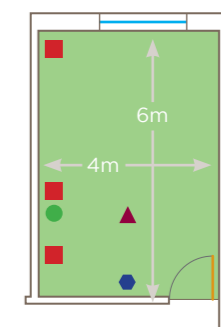

Description	Size	Ceiling Height	Sq. Metres	Air Cond.	Daylight	Theatre	U Shape	Classroom	Boardroom	Banquet	Cabaret	Reception
Tara Ballroom	20m x 19.5m	3.7m	390m ²	Y	Y	500	45	200	60	350	170	500

KEY GUIDE

- Single Socket
- ▲ Projector
- Double Socket
- Screen
- 3 Phase Power Supply (behind panel)
- Phone Line

KILKENNY SUITE 1 1ST FLOOR

Description	Size	Ceiling Height	Sq. Metres	Air Cond.	Daylight	Theatre	U Shape	Classroom	Boardroom	Banquet	Cabaret	Reception
Kilkenny Suite 1	11.5m x 7m	2.7m	80.5m ²	Y	Y	80	25	25	40	72	42	120

KILKENNY SUITE 2 1ST FLOOR

Description	Size	Ceiling Height	Sq. Metres	Air Cond.	Daylight	Theatre	U Shape	Classroom	Boardroom	Banquet	Cabaret	Reception
Kilkenny Suite 2	18.5m x 6.5m	2.4m	120.25m ²	Y	Y	100	25	30	40	100	56	150

NORE SUITE 1ST FLOOR

Description	Size	Ceiling Height	Sq. Metres	Air Cond.	Daylight	Theatre	Boardroom
Nore Suite	6m x 4m	2.6m	24m ²	Y	Y	20	12
BarrowSuite	6m x 4m	2.6m	24m ²	Y	Y	20	12

BARROW SUITE 1ST FLOOR